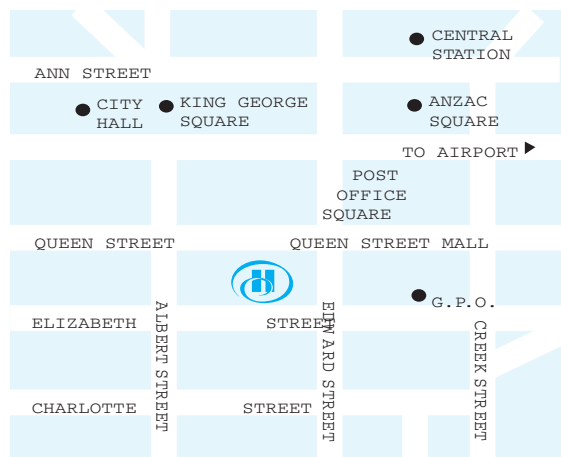

HOTEL LOCATION

Brisbane is a hive of activity, experience world-class exhibitions at the Gallery of Modern Art, watch as Broadway brings it's musical flair to the city and pop stars young and old drop by or explore the eclectic precincts and international shopping and entertainment. Venture further afar and discover the natural playground of Queensland's magnificent South East, replete with endless beaches, adventure tours and world-heritage landscapes. All this and more within your grasp when you stay with Hilton Brisbane.

Parking:

- Self Parking: 50.00 AUD Adjacent to hotel
- Valet Parking: 50.00 AUD
- Secured: Available
- Covered: Available
- Parking Information: Valet Parking

Below 7 Lounge Bar

Located at the base of the 83m Atrium, Below7 offers urban sophistication, warm colors and cool drinks giving this Brisbane bar an undeniable edge. Sip cocktails or simply relax in the lounge at this popular Brisbane bar. Ask our Mixologists to create any cocktail your palate desires, from a classic Martini to an innovative dessert cocktail.

The Barista

Grab a freshly brewed morning coffee or tea for the perfect start to your day at The Barista at the Hilton Brisbane hotel. Located on level one of the hotel in the concierge area, take a seat as you catch up on the latest news on the video wall as you choose from a selection of Barista style drinks. Order a coffee to go as you set off to explore the city with a day of sightseeing or to get you ready for that early morning meeting.